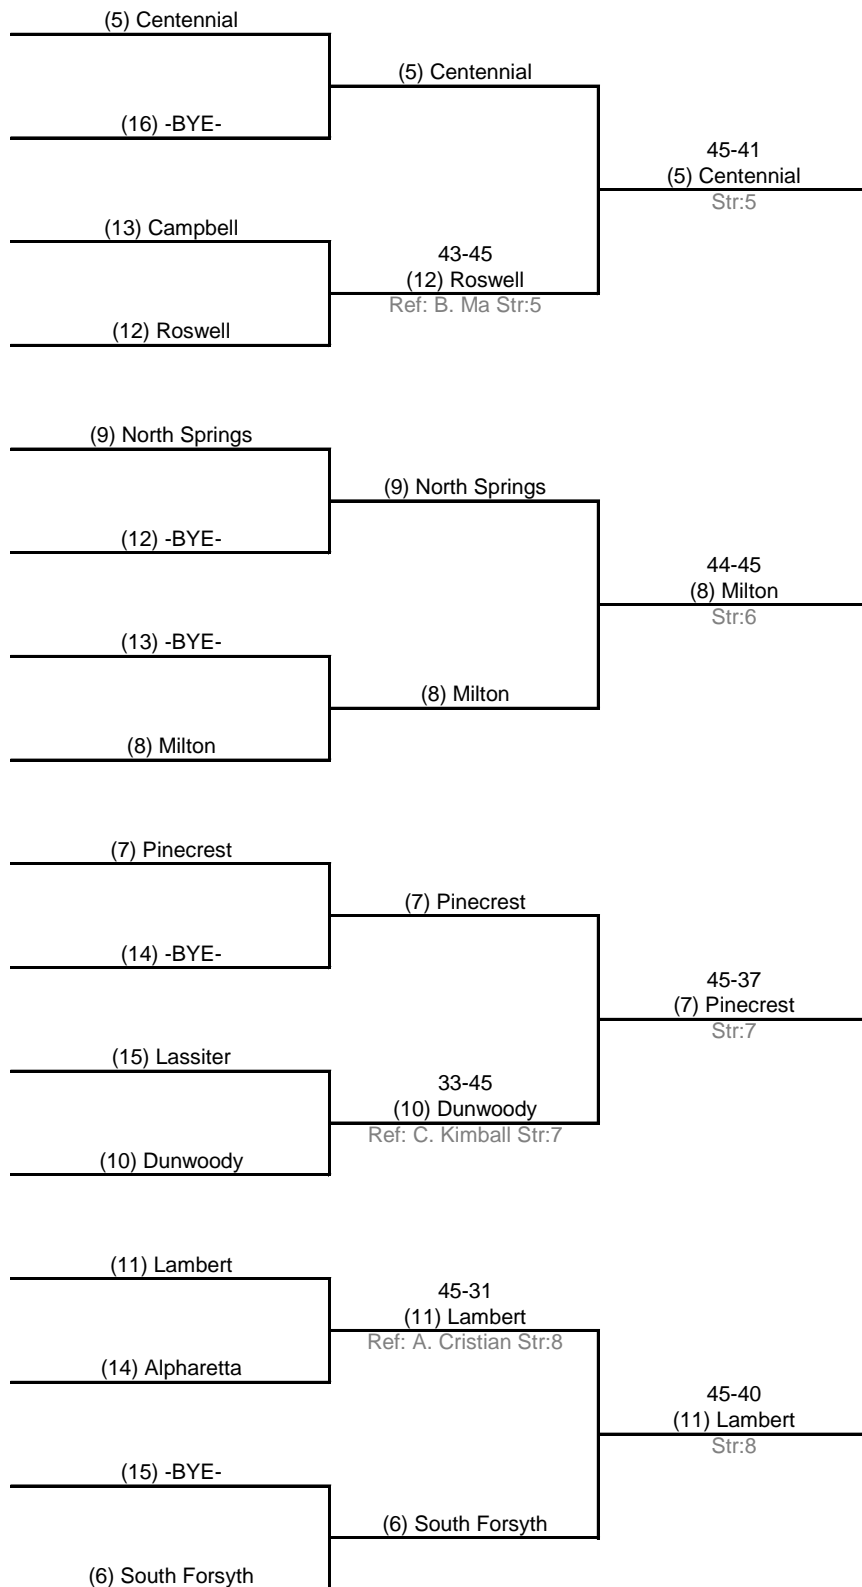

Table of 16
Ended 10:19 AM

Table of 8
Ended 11:49 AM

Georgia High School Fencing League: 2017-18 Team Championship

3 Feb 18 - Pope

Team Women's Épée

Round 1: Match Scores

Table of 16

Match 1						Match 2								
#	(12) Roswell	TS	Score	TS	(13) Campbell	#	(10) Dunwoody	TS	Score	TS	(15) Lassiter	#		
6	Repole, Salmah	4	4	5	5	3	Murphy, Megan	5	5	4	4	Aydin, Derya	6	
5	Lowenstein, Margaret	6	10	10	5	1	1	Thelen, Valentina	2	7	10	6	Guerra, Robin	5
4	Williams, Whitney	5	15	14	4	2	2	Gelber, Sara	6	13	15	5	Haile, Erin	4
6	Repole, Salmah	5	20	16	2	R	R	Kasowski, Samantha	5	18	16	1	Aydin, Derya	6
4	Williams, Whitney	3	23	25	9	R	3	Murphy, Megan	5	23	20	4	Haile, Erin	4
5	Lowenstein, Margaret	6	29	30	5	2	2	Gelber, Sara	7	30	25	5	Guerra, Robin	5
4	Williams, Whitney	5	34	35	5	1	R	Kasowski, Samantha	1	31	26	1	Haile, Erin	4
6	Repole, Salmah	5	39	40	5	2	2	Gelber, Sara	6	37	29	3	Aydin, Derya	6
5	Lowenstein, Margaret	6	45	43	3	R	3	Murphy, Megan	8	45	33	4	Guerra, Robin	5
Final result						Final result								
V45 D43						V45 D33								

Match 3

#	(14) Alpharetta	TS	Score	TS	(11) Lambert	#
3	Alford, Brenna	1	1	5	5	6
1	Alwakeel, Saudia	3	4	10	5	5
2	Day, Ashley	0	4	10	0	4
1	Alwakeel, Saudia	8	12	20	10	6
3	Alford, Brenna	5	17	25	5	R
2	Day, Ashley	2	19	30	5	5
1	Alwakeel, Saudia	2	21	35	5	R
2	Day, Ashley	3	24	40	5	6
3	Alford, Brenna	7	31	45	5	5
Final result						
D31 V45						

Table of 8

Match 1						Match 2								
#	(12) Roswell	TS	Score	TS	(5) Centennial	#	(8) Milton	TS	Score	TS	(9) North Springs	#		
3	Lowenstein, Margaret	5	5	1	1	6	6	Salyer, Alexandra	3	3	5	5	Wen, Elaine	3
1	Williams, Whitney	5	10	3	2	5	5	Turner, Emma Grace	3	6	10	5	Dada, Madelene	1
2	Repole, Salmah	4	14	6	3	4	4	Hanftwurz, Elena	4	10	14	4	Mosby, Amari	2
1	Williams, Whitney	1	15	14	8	R	6	Salyer, Alexandra	7	17	20	6	Dada, Madelene	1
3	Lowenstein, Margaret	9	24	25	11	4	4	Hanftwurz, Elena	3	20	25	5	Wen, Elaine	3
2	Repole, Salmah	4	28	30	5	5	5	Turner, Emma Grace	8	28	30	5	Mosby, Amari	2
1	Williams, Whitney	6	34	35	5	4	4	Hanftwurz, Elena	4	32	35	5	Hill, Morgan	R
2	Repole, Salmah	2	36	40	5	R	6	Salyer, Alexandra	8	40	39	4	Mosby, Amari	2
3	Lowenstein, Margaret	5	41	45	5	5	5	Turner, Emma Grace	5	45	44	5	Wen, Elaine	3
Final result						Final result								
D41 V45						V45 D44								

Match 3

#	(10) Dunwoody	TS	Score	TS	(7) Pinecrest	#
6	Gelber, Sara	4	4	5	5	3
5	Murphy, Megan	3	7	10	5	1
4	Thelen, Valentina	1	8	13	3	2
6	Gelber, Sara	5	13	20	7	1
R	Kasowski, Samantha	5	18	25	5	R
5	Murphy, Megan	3	21	28	3	2
R	Kasowski, Samantha	5	26	30	2	1
6	Gelber, Sara	3	29	38	8	2
5	Murphy, Megan	8	37	45	7	R
Final result						
D37 V45						

Match 4

#	(6) South Forsyth	TS	Score	TS	(11) Lambert	#
6	Smy, Izzy	0	0	5	5	3
5	Wang, Ariana	10	10	7	2	1
4	Early, Alex	4	14	13	6	2
6	Smy, Izzy	2	16	20	7	R
4	Early, Alex	3	19	25	5	3
5	Wang, Ariana	8	27	30	5	2
4	Early, Alex	4	31	35	5	R
R	Butler, Carly	5	36	40	5	2
5	Wang, Ariana	4	40	45	5	3
Final result						
D40 V45