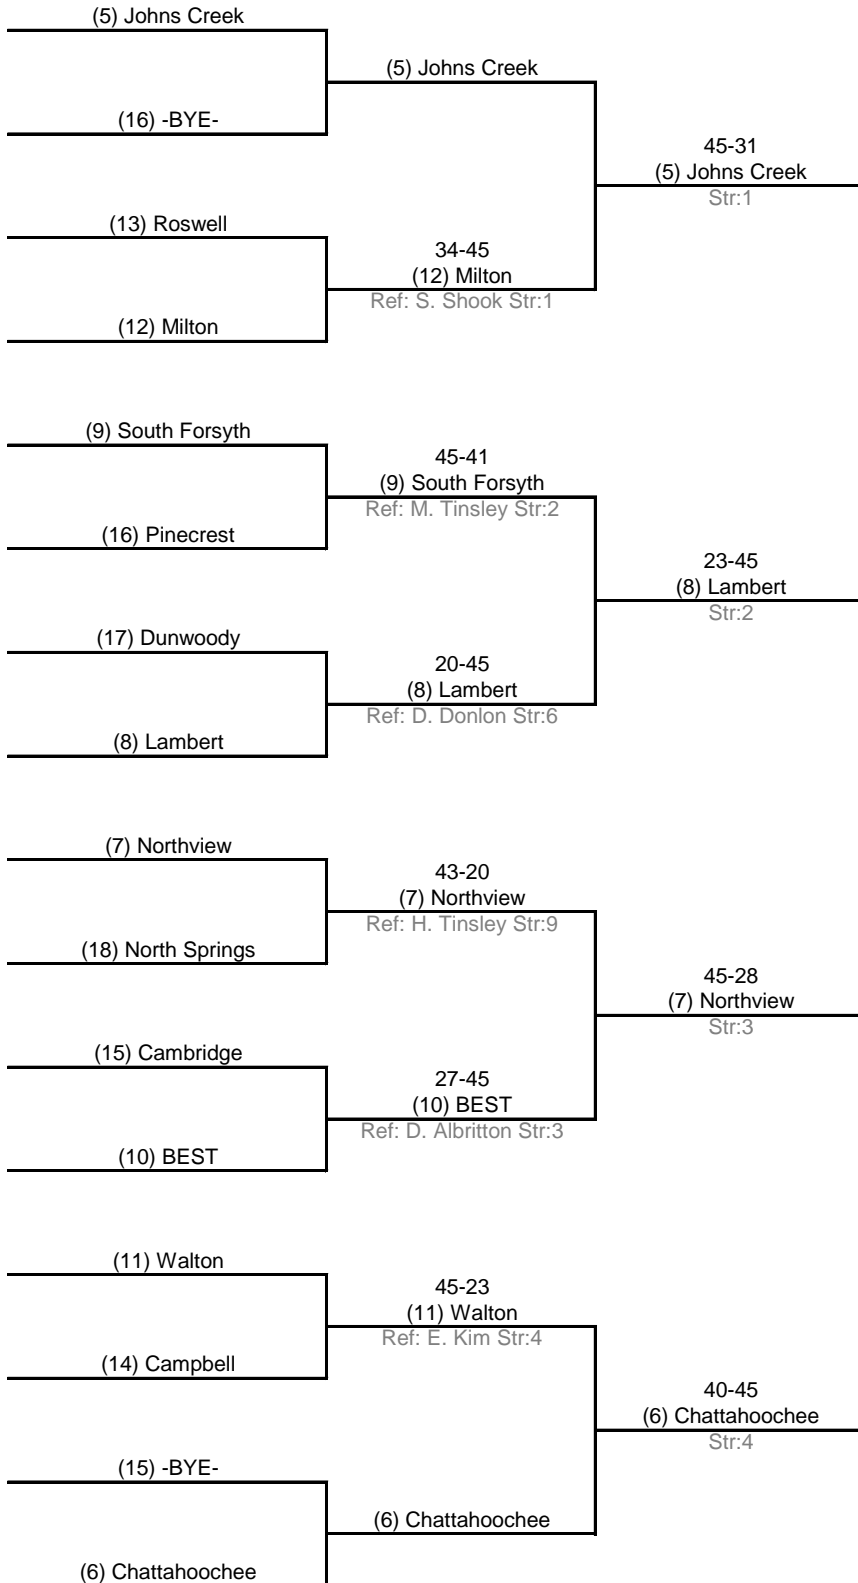

Table of 8
Ended 11:27 AM

Georgia High School Fencing League: 2017-18 Team Championship

3 Feb 18 - Pope

Team Men's Épée

Round 1: Match Scores

Table of 16

Match 1					Match 2									
#	(12) Milton	TS	Score	TS	(13) Roswell	#	(16) Pinecrest	TS	Score	TS	(9) South Forsyth	#		
6	Braatz, Nick	4	4	4	4	3	6	Leopold, Sebastian	2	2	5	5	Duyvelaar, Liam	3
5	Knighten, Cordell	5	9	7	3	1	5	Flowers, Andrew	5	7	10	5	Gundubogula, Raj	1
4	Lillard, Wyatt	3	12	11	4	2	4	John, Jeffery	2	9	15	5	Shifflet, Whitman	2
6	Braatz, Nick	8	20	15	4	R	R	Figueredo, Alberto	2	11	20	5	Gundubogula, Raj	1
4	Lillard, Wyatt	5	25	19	4	3	4	John, Jeffery	1	12	25	5	Duyvelaar, Liam	3
5	Knighten, Cordell	4	29	22	3	2	5	Flowers, Andrew	14	26	30	5	Shifflet, Whitman	2
4	Lillard, Wyatt	6	35	28	6	R	4	John, Jeffery	5	31	35	5	Gundubogula, Raj	1
R	Paris, Jake	5	40	30	2	2	R	Figueredo, Alberto	2	33	40	5	Shifflet, Whitman	2
5	Knighten, Cordell	5	45	34	4	3	5	Flowers, Andrew	8	41	45	5	Duyvelaar, Liam	3
Final result					V45	D34	Final result					D41	V45	

Match 3					Match 4									
#	(8) Lambert	TS	Score	TS	(17) Dunwoody	#	(18) North Springs	TS	Score	TS	(7) Northview	#		
3	Yim, Nathan	5	5	4	4	6	3	Norman, Christian	1	1	5	5	Gilbreth, Miles	6
1	Marston, Joshua	0	5	4	0	5	1	Lyons, Jael	0	1	10	5	Kim, Alex	5
2	Sun, Kevin	10	15	6	2	4	2	McCubbins, Tyler	5	6	15	5	Jeon, Joshua	4
1	Marston, Joshua	5	20	10	4	6	1	Lyons, Jael	0	6	20	5	Gilbreth, Miles	6
3	Yim, Nathan	5	25	12	2	R	3	Norman, Christian	2	8	25	5	Wang, Patrick	R
2	Sun, Kevin	5	30	14	2	5	R	Grinshpon, Daniel	3	11	30	5	Kim, Alex	5
R	McBain, Aidan	5	35	15	1	R	1	Lyons, Jael	2	13	35	5	Wang, Patrick	R
2	Sun, Kevin	5	40	19	4	6	R	Grinshpon, Daniel	2	15	40	5	Gilbreth, Miles	6
3	Yim, Nathan	5	45	20	1	5	3	Norman, Christian	5	20	43	3	Kim, Alex	5
Final result					V45	D20	Final result					D20	V43	

Match 5					Match 6									
#	(10) BEST	TS	Score	TS	(15) Cambridge	#	(14) Campbell	TS	Score	TS	(11) Walton	#		
6	Torrance, Joshua	4	4	5	5	3	6	Kanteti, Ajay	2	2	5	5	Chen, Gabriel	3
5	Harris, GS III	6	10	6	1	1	5	Mendes, Daniel	0	2	10	5	Paramesh, Dhilan	1
4	Jones, Jordan	2	12	10	4	2	4	Jaafar, Adam	5	7	15	5	Jordan, Austin	2
6	Torrance, Joshua	8	20	13	3	1	6	Kanteti, Ajay	4	11	19	4	Paramesh, Dhilan	1
4	Jones, Jordan	5	25	19	6	3	4	Jaafar, Adam	0	11	25	6	Chen, Gabriel	3
5	Harris, GS III	5	30	20	1	2	R	Jaafar, Youssef	4	15	30	5	Jordan, Austin	2
4	Jones, Jordan	5	35	23	3	1	4	Jaafar, Adam	5	20	35	5	Paramesh, Dhilan	1
6	Torrance, Joshua	5	40	26	3	2	6	Kanteti, Ajay	1	21	40	5	Jordan, Austin	2
5	Harris, GS III	5	45	27	1	3	R	Jaafar, Youssef	2	23	45	5	Chen, Gabriel	3
Final result					V45	D27	Final result					D23	V45	

Table of 8

Match 1					Match 2									
#	(12) Milton	TS	Score	TS	(5) Johns Creek	#	(8) Lambert	TS	Score	TS	(9) South Forsyth	#		
6	Braatz, Nick	3	3	5	5	3	6	Marston, Joshua	4	4	3	3	Duyvelaar, Liam	3
5	Knighten, Cordell	3	6	10	5	1	5	Sun, Kevin	6	10	9	6	Gundubogula, Raj	1
4	Lillard, Wyatt	2	8	15	5	2	4	Yim, Nathan	4	14	13	4	Shifflet, Whitman	2
6	Braatz, Nick	3	11	18	3	1	R	McBain, Aidan	6	20	16	3	Gundubogula, Raj	1
4	Lillard, Wyatt	2	13	25	7	3	4	Yim, Nathan	5	25	17	1	Duyvelaar, Liam	3
5	Knighten, Cordell	1	14	30	5	2	5	Sun, Kevin	5	30	17	0	Seely, Douglas	R
R	Paris, Jake	7	21	35	5	R	4	Yim, Nathan	5	35	18	1	Gundubogula, Raj	1
6	Braatz, Nick	5	26	40	5	2	R	McBain, Aidan	5	40	20	2	Seely, Douglas	R
5	Knighten, Cordell	5	31	45	5	3	5	Sun, Kevin	5	45	23	3	Duyvelaar, Liam	3
Final result					D31	V45	Final result					V45	D23