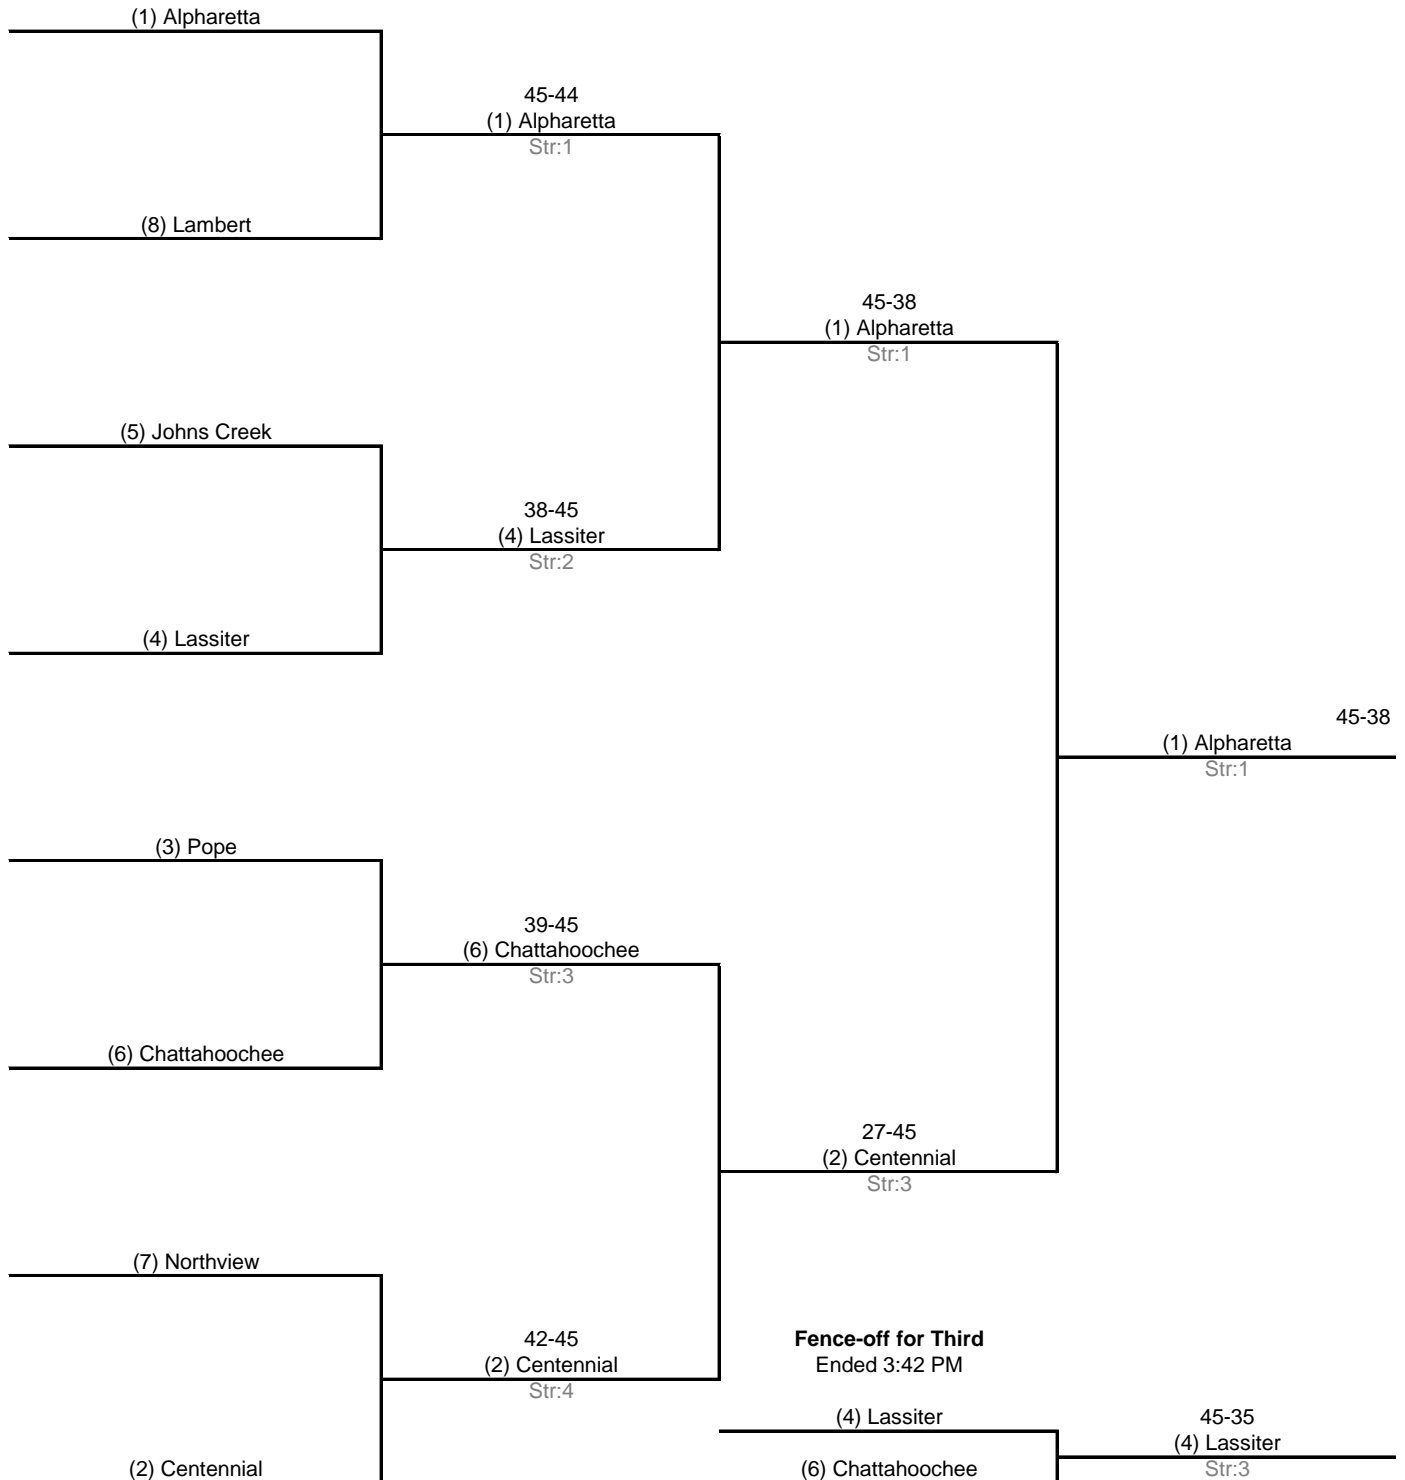

Table of 8
Ended 12:58 PM

Semi-finals
Ended 2:19 PM

Final
Ended 3:31 PM

Georgia High School Fencing League: 2017-18 Team Championship

3 Feb 18 - Pope
Team Men's Épée

Round 2: Match Scores

Table of 8

Match 1						
#	(8) Lambert	TS	Score	TS	(1) Alpharetta	#
6	Marston, Joshua	2	2	5	Yu, Arthur	3
R	Yim, Nathan	4	6	10	Lea, Russell	1
4	Sun, Kevin	8	14	15	Colburn, Caleb	2
6	Marston, Joshua	3	17	20	Lea, Russell	1
4	Sun, Kevin	2	19	25	Yu, Arthur	3
R	Yim, Nathan	9	28	30	Colburn, Caleb	2
4	Sun, Kevin	6	34	35	Lea, Russell	1
6	Marston, Joshua	4	38	37	Colburn, Caleb	2
R	Yim, Nathan	6	44	45	Yu, Arthur	3
Final result		D44		V45		

Match 2						
#	(4) Lassiter	TS	Score	TS	(5) Johns Creek	#
3	Weissman, Kai	5	5	0	Kim, Ethan	6
1	Smith, Dakota	2	7	6	Danzig, Jacob	5
2	Gonzalez, Joe	8	15	8	Kim, Michael	4
R	Hurtault, Lester	5	20	18	Kim, Ethan	6
3	Weissman, Kai	4	24	23	Kim, Michael	4
2	Gonzalez, Joe	6	30	24	Danzig, Jacob	5
R	Hurtault, Lester	5	35	28	Kim, Michael	4
2	Gonzalez, Joe	5	40	35	Kim, Ethan	6
3	Weissman, Kai	5	45	38	Danzig, Jacob	5
Final result		V45		D38		

Match 3						
#	(6) Chattahoochee	TS	Score	TS	(3) Pope	#
6	Ryu, Daniel	5	5	3	Kretzmer, Ryan	3
5	Han, Edmond	5	10	9	Chambers, Matthew	1
4	Gu, Xuan Ming	5	15	14	Smith, Jett	2
6	Ryu, Daniel	5	20	15	Chambers, Matthew	1
4	Gu, Xuan Ming	5	25	19	Kretzmer, Ryan	3
5	Han, Edmond	5	30	22	Smith, Jett	2
4	Gu, Xuan Ming	5	35	24	Mazzoni, Roman	R
6	Ryu, Daniel	5	40	26	Smith, Jett	2
5	Han, Edmond	5	45	39	Kretzmer, Ryan	3
Final result		V45		D39		

Match 4						
#	(2) Centennial	TS	Score	TS	(7) Northview	#
6	Sandfelder, Daniel	5	5	2	Kim, Alex	3
5	Walker, Drew	5	10	2	Gilbreth, Miles	1
4	Leon, Jermain	5	15	3	Jeon, Joshua	2
6	Sandfelder, Daniel	5	20	11	Gilbreth, Miles	1
4	Leon, Jermain	5	25	14	Kim, Alex	3
5	Walker, Drew	5	30	18	Jeon, Joshua	2
4	Leon, Jermain	5	35	21	Gilbreth, Miles	1
R	Bray, Nick	5	40	33	Jeon, Joshua	2
5	Walker, Drew	5	45	42	Kim, Alex	3
Final result		V45		D42		

Semi-Finals

Match 1						
#	(4) Lassiter	TS	Score	TS	(1) Alpharetta	#
3	Weissman, Kai	4	4	5	Colburn, Caleb	6
1	Hurtault, Lester	3	7	10	Yu, Arthur	5
2	Gonzalez, Joe	7	14	14	Lea, Russell	4
1	Hurtault, Lester	3	17	20	Colburn, Caleb	6
3	Weissman, Kai	8	25	23	Wang, Derek	R
2	Gonzalez, Joe	3	28	30	Yu, Arthur	5
1	Hurtault, Lester	1	29	35	Wang, Derek	R
2	Gonzalez, Joe	7	36	40	Colburn, Caleb	6
3	Weissman, Kai	2	38	45	Yu, Arthur	5
Final result		D38		V45		

Match 2						
#	(2) Centennial	TS	Score	TS	(6) Chattahoochee	#
3	Leon, Jermain	3	3	5	Ryu, Daniel	6
1	Sandfelder, Daniel	7	10	8	Han, Edmond	5
2	Walker, Drew	5	15	10	Gu, Xuan Ming	4
1	Sandfelder, Daniel	5	20	11	Ryu, Daniel	6
3	Leon, Jermain	5	25	13	Gu, Xuan Ming	4
2	Walker, Drew	5	30	14	Han, Edmond	5
1	Sandfelder, Daniel	5	35	21	Gu, Xuan Ming	4
2	Walker, Drew	5	40	24	Ryu, Daniel	6
3	Leon, Jermain	5	45	27	Han, Edmond	5
Final result		V45		D27		

Finals

Match 1						
#	(2) Centennial	TS	Score	TS	(1) Alpharetta	#
3	Leon, Jermain	4	4	5	Colburn, Caleb	6
1	Sandfelder, Daniel	2	6	10	Yu, Arthur	5
2	Walker, Drew	8	14	15	Lea, Russell	4
1	Sandfelder, Daniel	6	20	17	Colburn, Caleb	6
3	Leon, Jermain	5	25	24	Wang, Derek	R
2	Walker, Drew	5	30	27	Yu, Arthur	5
1	Sandfelder, Daniel	2	32	34	Wang, Derek	R
2	Walker, Drew	6	38	40	Colburn, Caleb	6
3	Leon, Jermain	0	38	45	Yu, Arthur	5
Final result		D38		V45		

Fence-off for Third

Match 1						
#	(6) Chattahoochee	TS	Score	TS	(4) Lassiter	#
6	Ryu, Daniel	0	0	5	Weissman, Kai	3
5	Han, Edmond	4	4	10	Smith, Dakota	1
4	Gu, Xuan Ming	6	10	15	Gonzalez, Joe	2
6	Ryu, Daniel	6	16	19	Smith, Dakota	1
4	Gu, Xuan Ming	5	21	25	Weissman, Kai	3
5	Han, Edmond	2	23	30	Gonzalez, Joe	2
R	Troncoco, Andres	5	28	35	Smith, Dakota	1
6	Ryu, Daniel	4	32	40	Gonzalez, Joe	2
5	Han, Edmond	3	35	45	Weissman, Kai	3
Final result		D35		V45