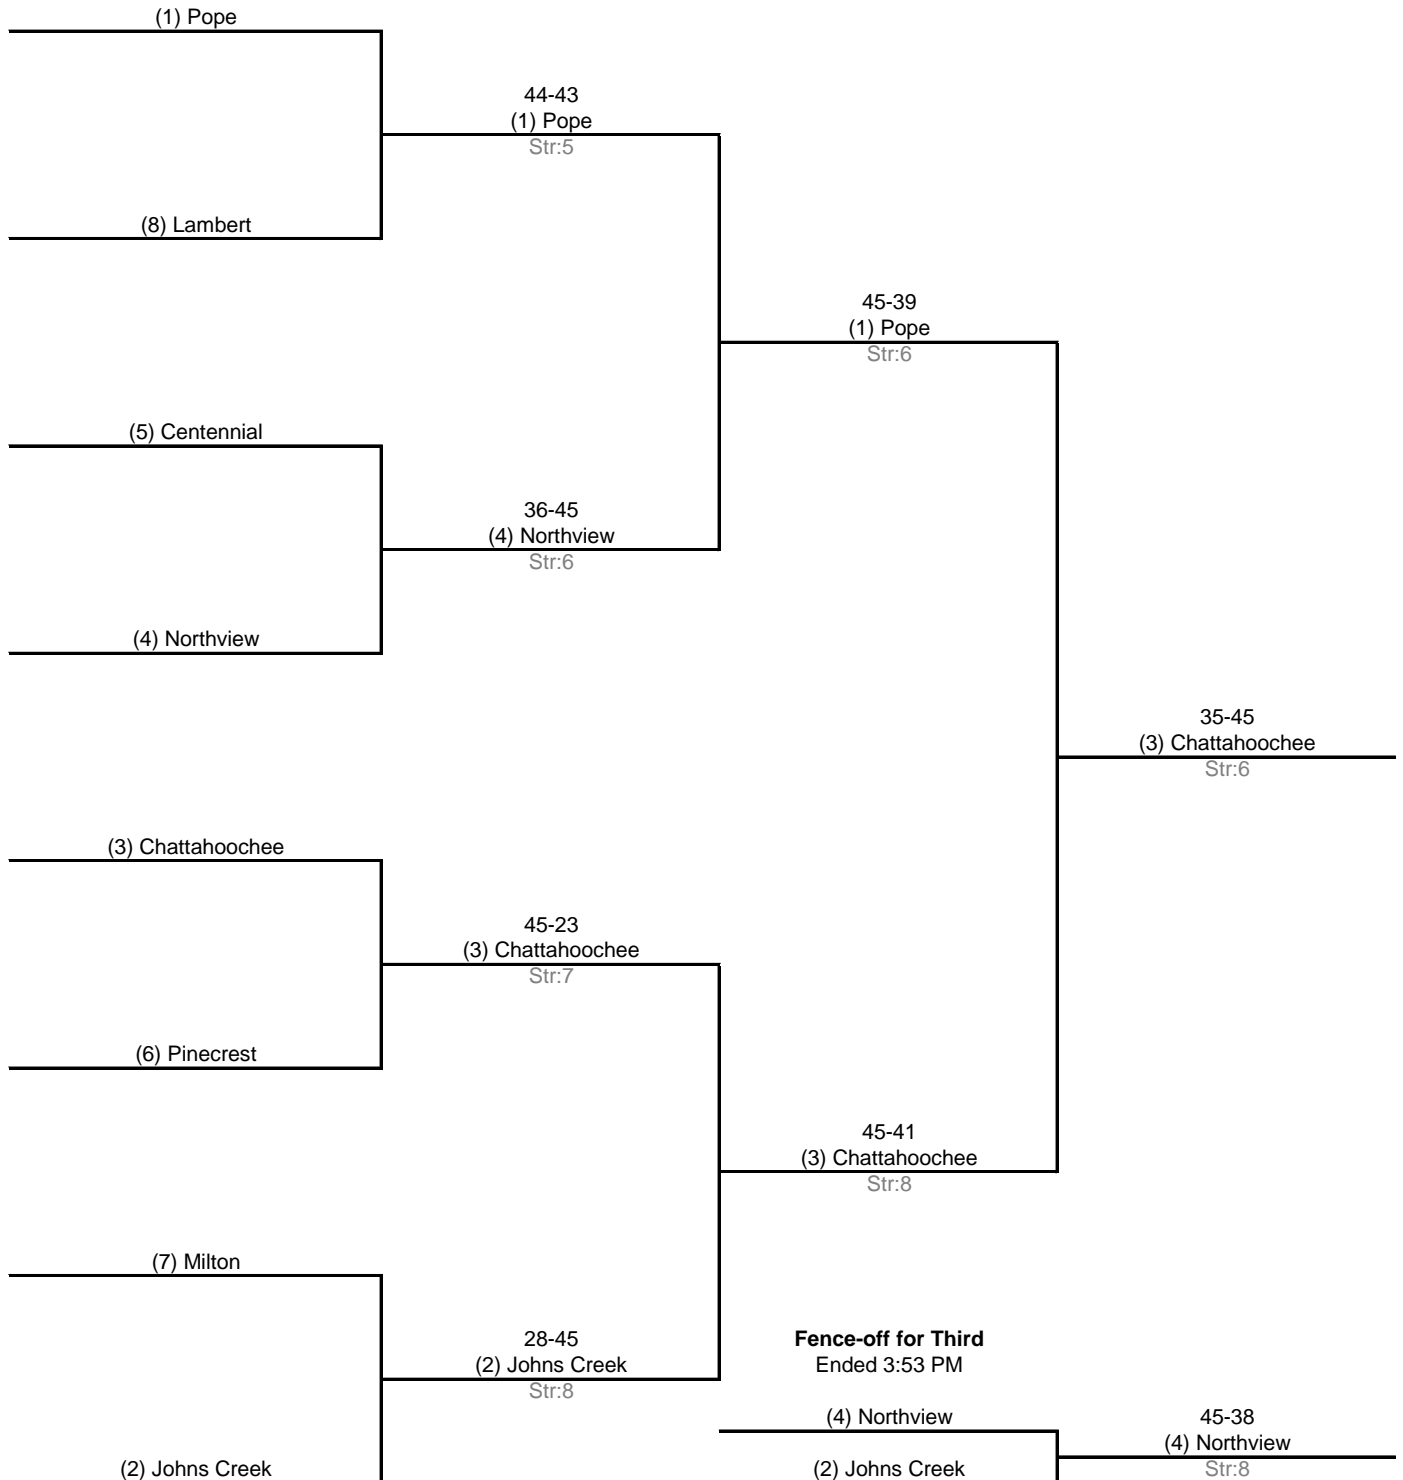

Table of 8
Ended 1:13 PM

Semi-finals
Ended 2:30 PM

Final
Ended 3:56 PM

Georgia High School Fencing League: 2017-18 Team Championship

3 Feb 18 - Pope

Team Women's Épée

Round 2: Match Scores

Table of 8

Match 1					Match 2								
#	(8) Lambert	TS	Score	TS	(1) Pope	#	(4) Northview	TS	Score	TS	(5) Centennial	#	
3	Kwon, Ashley	4	4	5	Mims, Mackenzi	6	Keramane, Halah	5	5	4	Fritts, Maggie	3	
1	Kadam, Anushka	3	7	10	Hasleton, Samantha	5	Gilbreth, Gracie	5	10	8	Harrison, Sarah	1	
2	Sun, Jean	7	14	15	Nelson, Sara	4	Lum, Maia	5	15	8	Howard, Cursten	2	
R	Weng, Tiffany	5	19	16	1	Mims, Mackenzi	6	Keramane, Halah	5	20	13	5	Harrison, Sarah
3	Kwon, Ashley	6	25	19	3	Nelson, Sara	4	Lum, Maia	5	25	18	5	Fritts, Maggie
2	Sun, Jean	5	30	25	6	Wagner, Lyndsay	R	Gilbreth, Gracie	5	30	22	4	Howard, Cursten
R	Weng, Tiffany	5	35	31	6	Nelson, Sara	4	R Banks, Lauren	3	33	25	3	Harrison, Sarah
2	Sun, Jean	5	40	37	6	Mims, Mackenzi	6	Keramane, Halah	7	40	31	6	Howard, Cursten
3	Kwon, Ashley	3	43	44	7	Wagner, Lyndsay	R	Gilbreth, Gracie	5	45	36	5	Fritts, Maggie
Final result					D43	V44	Final result					V45	D36

Match 3					Match 4									
#	(6) Pinecrest	TS	Score	TS	(3) Chattahoochee	#	(2) Johns Creek	TS	Score	TS	(7) Milton	#		
6	Jennings, Juliana	3	3	5	Moon, Elina	3	Feng, Kelly	5	5	3	Salyer, Alexandra	3		
5	Caraballo, Isabella	1	4	10	5	Lee, Jeannie	5	Kwon, Caroline	5	10	3	0	Davis, Madelyn	
4	Rivard, Claire	0	4	15	5	Hsu, Annabel	2	4	Wang, Rita	5	15	7	4	Turner, Emma Grace
6	Jennings, Juliana	6	10	20	5	Lee, Jeannie	1	6	Feng, Kelly	5	20	11	4	Hanftwurz, Elena
4	Rivard, Claire	0	10	25	5	Moon, Elina	3	4	Wang, Rita	5	25	11	0	Salyer, Alexandra
5	Caraballo, Isabella	2	12	30	5	Hsu, Annabel	2	5	Kwon, Caroline	5	30	20	9	Turner, Emma Grace
4	Rivard, Claire	6	18	35	5	Lee, Jeannie	1	4	Wang, Rita	5	35	21	1	Hanftwurz, Elena
6	Jennings, Juliana	3	21	40	5	Hsu, Annabel	2	6	Feng, Kelly	5	40	27	6	Turner, Emma Grace
5	Caraballo, Isabella	2	23	45	5	Moon, Elina	3	5	Kwon, Caroline	5	45	28	1	Salyer, Alexandra
Final result					D23	V45	Final result					V45	D28	

Semi-Finals

Match 1					Match 2									
#	(4) Northview	TS	Score	TS	(1) Pope	#	(2) Johns Creek	TS	Score	TS	(3) Chattahoochee	#		
3	Gilbreth, Gracie	5	5	2	2	Nelson, Sara	6	6	Feng, Kelly	3	3	5	5	Moon, Elina
1	Keramane, Halah	3	8	10	8	Wagner, Lyndsay	5	5	Kwon, Caroline	5	8	8	3	Lee, Jeannie
2	Banks, Lauren	4	12	15	5	Mims, Mackenzi	4	4	Wang, Rita	3	11	15	7	Hsu, Annabel
1	Keramane, Halah	8	20	19	4	Nelson, Sara	6	6	Feng, Kelly	5	16	20	5	Lee, Jeannie
3	Gilbreth, Gracie	5	25	20	1	Mims, Mackenzi	4	4	Wang, Rita	4	20	25	5	Moon, Elina
R	Lum, Maia	2	27	30	10	Wagner, Lyndsay	5	5	Kwon, Caroline	3	23	30	5	Hsu, Annabel
1	Keramane, Halah	4	31	35	5	Mims, Mackenzi	4	4	Wang, Rita	7	30	35	5	Lee, Jeannie
R	Lum, Maia	6	37	40	5	Nelson, Sara	6	6	Feng, Kelly	7	37	40	5	Hsu, Annabel
3	Gilbreth, Gracie	2	39	45	5	Wagner, Lyndsay	5	5	Kwon, Caroline	4	41	45	5	Moon, Elina
Final result					D39	V45	Final result					D41	V45	

Finals

Match 1					Fence-off for Third									
#	(3) Chattahoochee	TS	Score	TS	(1) Pope	#	(2) Johns Creek	TS	Score	TS	(4) Northview	#		
6	Hsu, Annabel	2	2	5	5	Wagner, Lyndsay	3	3	Wang, Rita	4	4	5	5	Keramane, Halah
5	Moon, Elina	7	9	10	5	Mims, Mackenzi	1	1	Cheng, Christine	1	5	6	1	Gilbreth, Gracie
4	Lee, Jeannie	6	15	11	1	Nelson, Sara	2	2	Feng, Kelly	8	13	15	9	Banks, Lauren
6	Hsu, Annabel	5	20	14	3	Mims, Mackenzi	1	1	Cheng, Christine	3	16	20	5	Keramane, Halah
4	Lee, Jeannie	5	25	18	4	Wagner, Lyndsay	3	3	Wang, Rita	3	19	25	5	Banks, Lauren
5	Moon, Elina	5	30	21	3	Nelson, Sara	2	2	Feng, Kelly	8	27	30	5	Gilbreth, Gracie
4	Lee, Jeannie	5	35	23	2	Mims, Mackenzi	1	1	Cheng, Christine	0	27	30	0	Lum, Maia
6	Hsu, Annabel	5	40	27	4	Nelson, Sara	R	R	Kwon, Caroline	9	36	40	10	Keramane, Halah
5	Moon, Elina	5	45	35	8	Wagner, Lyndsay	3	3	Wang, Rita	2	38	45	5	Gilbreth, Gracie
Final result					V45	D35	Final result					D38	V45