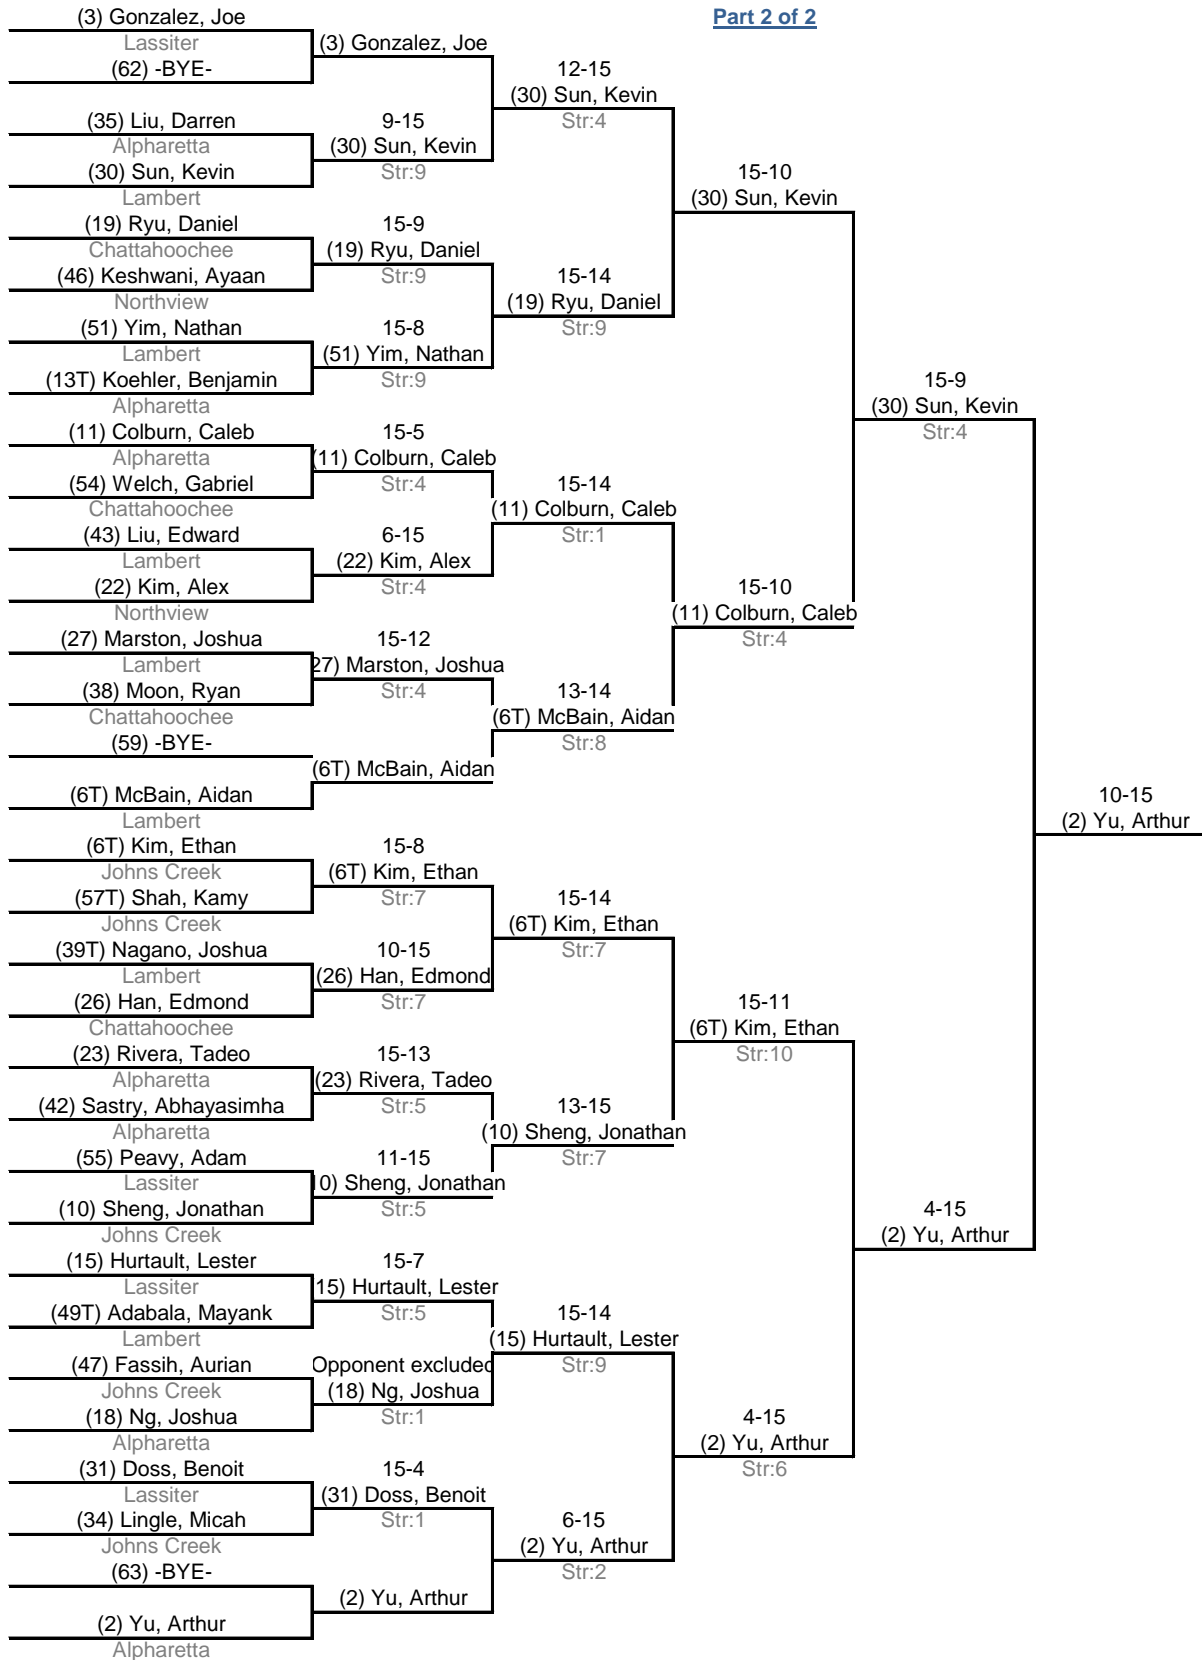

Direct Elimination

Table of 64	Table of 32	Table of 16	Table of 8	Semi-finals	Final
Ended 1:00 PM	Ended 2:06 PM	Ended 2:29 PM	Ended 2:53 PM	Ended 3:18 PM	Ended 3:47 PM

Part 2 of 2

Georgia High School Fencing League: Round 6
16 Dec 17 - Johns Creek
Men's Épée
Final Results

Place	Name	School	Points Earned
1	Yu, Arthur	Alpharetta	64
2	Weissman, Kai	Lassiter	52
3 T	Sun, Kevin	Lambert	40
3 T	Tinsley, Cole	Alpharetta	40
5	Danzig, Jacob	Johns Creek	32
6	Kim, Ethan	Johns Creek	30
7	Colburn, Caleb	Alpharetta	28
8	Gu, Xuan Ming	Chattahoochee	26
9	Lea, Russell	Alpharetta	18
10	McBain, Aidan	Lambert	17
11	Sato, Ryo	Johns Creek	16
12	Sheng, Jonathan	Johns Creek	15
13	Smith, Dakota	Lassiter	14
14	Hurtault, Lester	Lassiter	13
15	Wang, Derek	Alpharetta	12
16	Ryu, Daniel	Chattahoochee	11
17	Gonzalez, Joe	Lassiter	
18	Wang, Patrick	Northview	
19	Kim, Michael	Johns Creek	
20	Ng, Joshua	Alpharetta	
21	Nene, Ayush	Northview	
22	Gilbreth, Miles	Northview	
23	Kim, Alex	Northview	
24	Rivera, Tadeo	Alpharetta	
25	McVay, Alan	Alpharetta	
26	Han, Edmond	Chattahoochee	
27	Marston, Joshua	Lambert	
28	Woods, Daniel	Northview	
29	Huber, Craig	Lambert	
30	Doss, Benoit	Lassiter	
31	Shah, Anuj	Chattahoochee	
32	Yim, Nathan	Lambert	
33	Koehler, Benjamin	Alpharetta	
34	Simbahan, Miguel	Lassiter	
35	Shack, Thomas	Northview	
36	Lingle, Micah	Johns Creek	
37	Liu, Darren	Alpharetta	
38 T	Ayagh, Sasha	Johns Creek	
38 T	Coleman, Justin	Lassiter	
40	Moon, Ryan	Chattahoochee	
41	Nagano, Joshua	Lambert	
42	Mazlout, Adam	Northview	
43	Sastry, Abhayasimha	Alpharetta	
44	Liu, Edward	Lambert	
45	Kimes, Jalon	Alpharetta	
46	Sottile, Cole	Lassiter	
47	Keshwani, Ayaan	Northview	
48	Fencer excluded		
49	Park, Davis	Alpharetta	
50 T	Adabala, Mayank	Lambert	
50 T	Papoulias, Toby	Alpharetta	
52	Tucker, Evan	Lassiter	
53	Tong, Albert	Lambert	
54	Welch, Gabriel	Chattahoochee	
55	Peavy, Adam	Lassiter	
56	Talati, Sparsh	Lambert	
57 T	Guerra, Alex	Lassiter	
57 T	Shah, Kamy	Johns Creek	
59	Wilson, Cameron	Lassiter