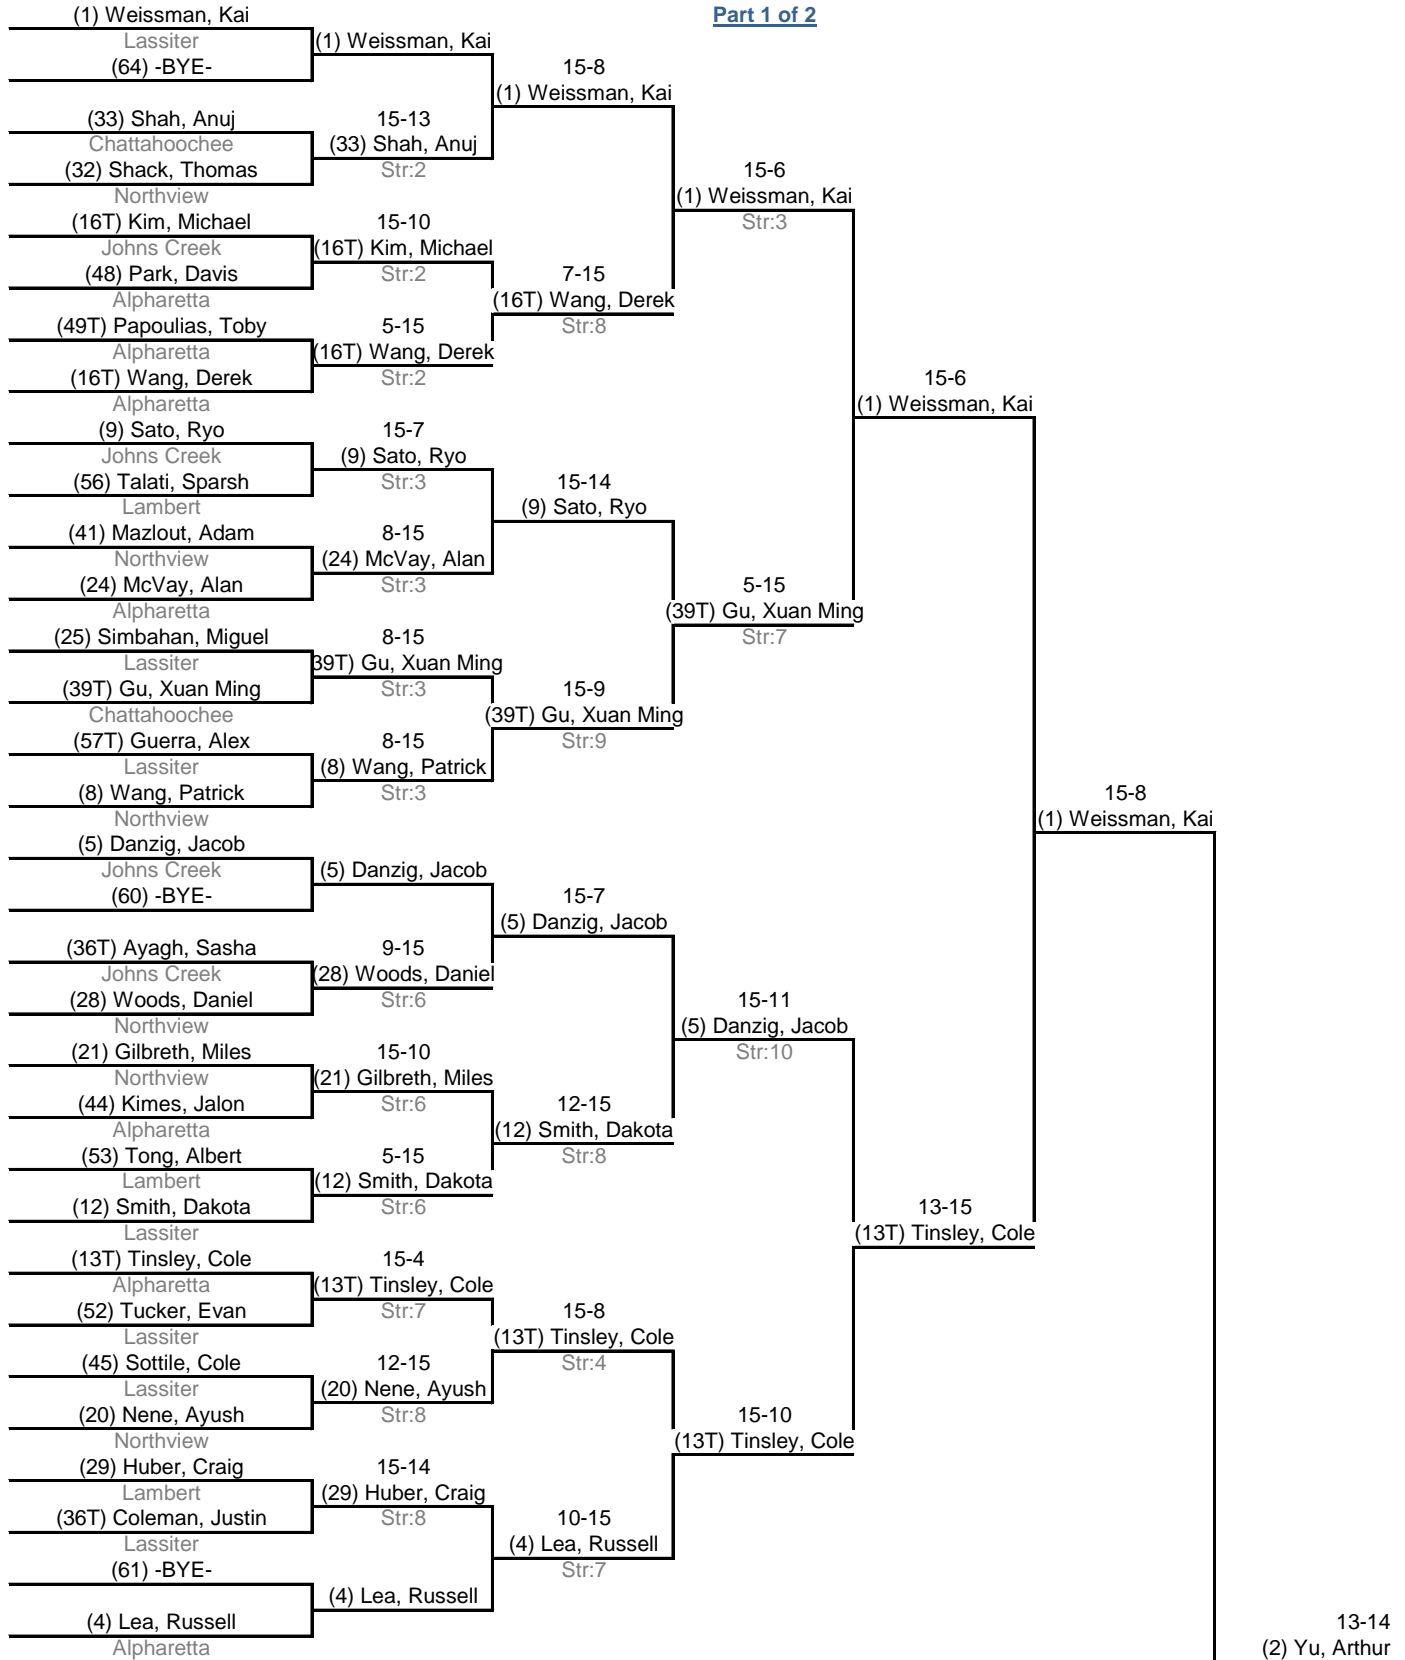

Direct Elimination

Table of 64	Table of 32	Table of 16	Table of 8	Semi-finals	Final
Ended 1:00 PM	Ended 2:06 PM	Ended 2:29 PM	Ended 2:53 PM	Ended 3:18 PM	Ended 3:47 PM

Part 1 of 2

Direct Elimination

Table of 64	Table of 32	Table of 16	Table of 8	Semi-finals	Final
Ended 1:00 PM	Ended 2:06 PM	Ended 2:29 PM	Ended 2:53 PM	Ended 3:18 PM	Ended 3:47 PM